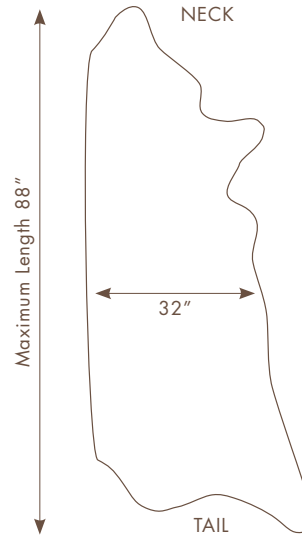

Hide Size

20.00 sq. ft. avg.

Thickness

1.1mm +/- 0.1mm

Weight

3.0 oz +/- 0.25 oz per sq. ft.

Grain Characteristics

Smooth

62"l x 22"w

Average Half Hide Size

20 sq. ft.

Pattern Repeat (vertical x horizontal) - Pattern images not to scale; to show direction only.

DiModa Cobra
17.75" x 32"

DiModa Gatora
32.5" x 32"

Showrooms

Atlanta
Boston
Charlotte
Chicago
Dallas
Denver
Honolulu
Laguna Niguel
Los Angeles
New York
Raleigh
San Diego
San Francisco