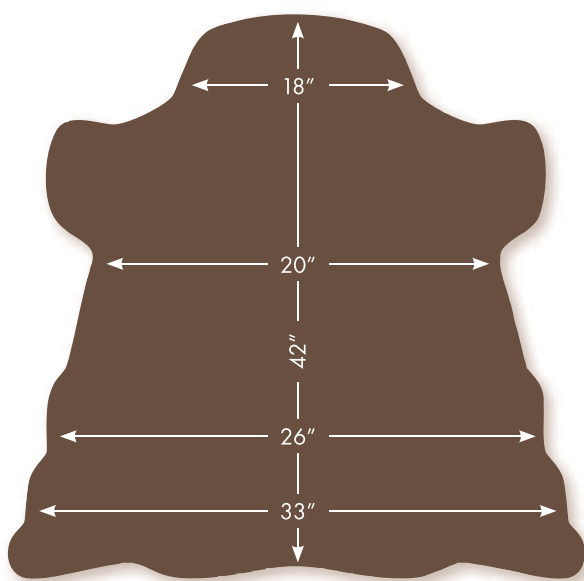

Sheepskin

Properties

Description

¾" ironed unclipped
20 in-stock colors

Average Skin Size

9 sq. ft.

Flammability

Natural Flame Resistant

Approximate Cutting Dimensions

Showrooms

Atlanta
Charlotte
Chicago
Cincinnati
Dallas
Honolulu
Houston
Laguna Niguel
Los Angeles

New York
Philadelphia
Raleigh
San Diego
San Francisco
Scottsdale
Seattle
Troy
Washington DC