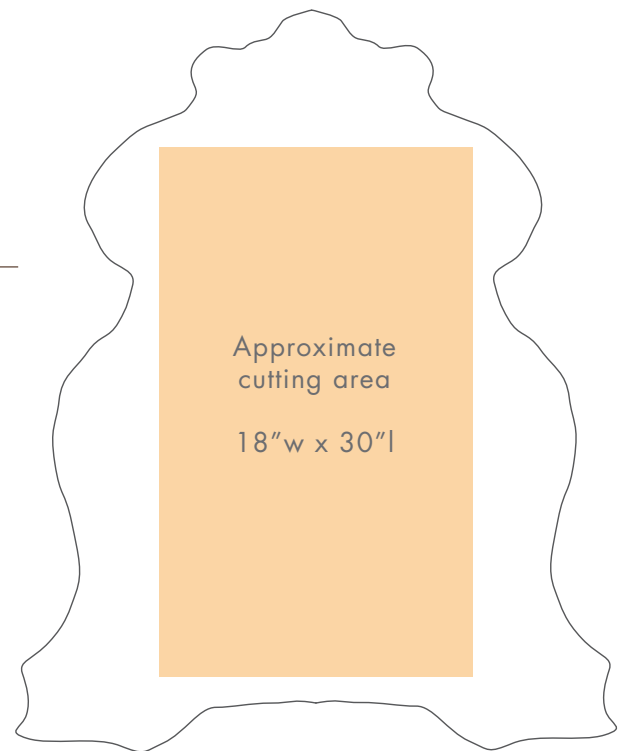

Sheepskin

PROPERTIES

Description

Sheepskin available in 24 in-stock colors. Some colors offered in both ironed and curly fleece.

Attributes

1 inch (25mm) fleece

Average Skin Size

9 sq. ft.

Average Cutting Area

18" w x 30" l

Flammability

Naturally Flame Resistant

TEST PERFORMANCE

FLAMMABILITY

California Technical Bulletin
117 Section E Flammability Test
Certified

FAR 25.853 (a) Am. 25-116,
App. F, Part I (a)(1)(ii)
Federal Aviation Regulation
for Flammability Resistance
Passes with flame treatment

NFPA 260

National Fire Protection Association
Cigarette Ignition Resistance
Certified

DURABILITY

Sheepskin is suitable for most upholstery applications.

Available Worldwide
Visit garrettleather.com for a showroom in your area.

Garrett
Leather

800.342.7738
www.garrettleather.com